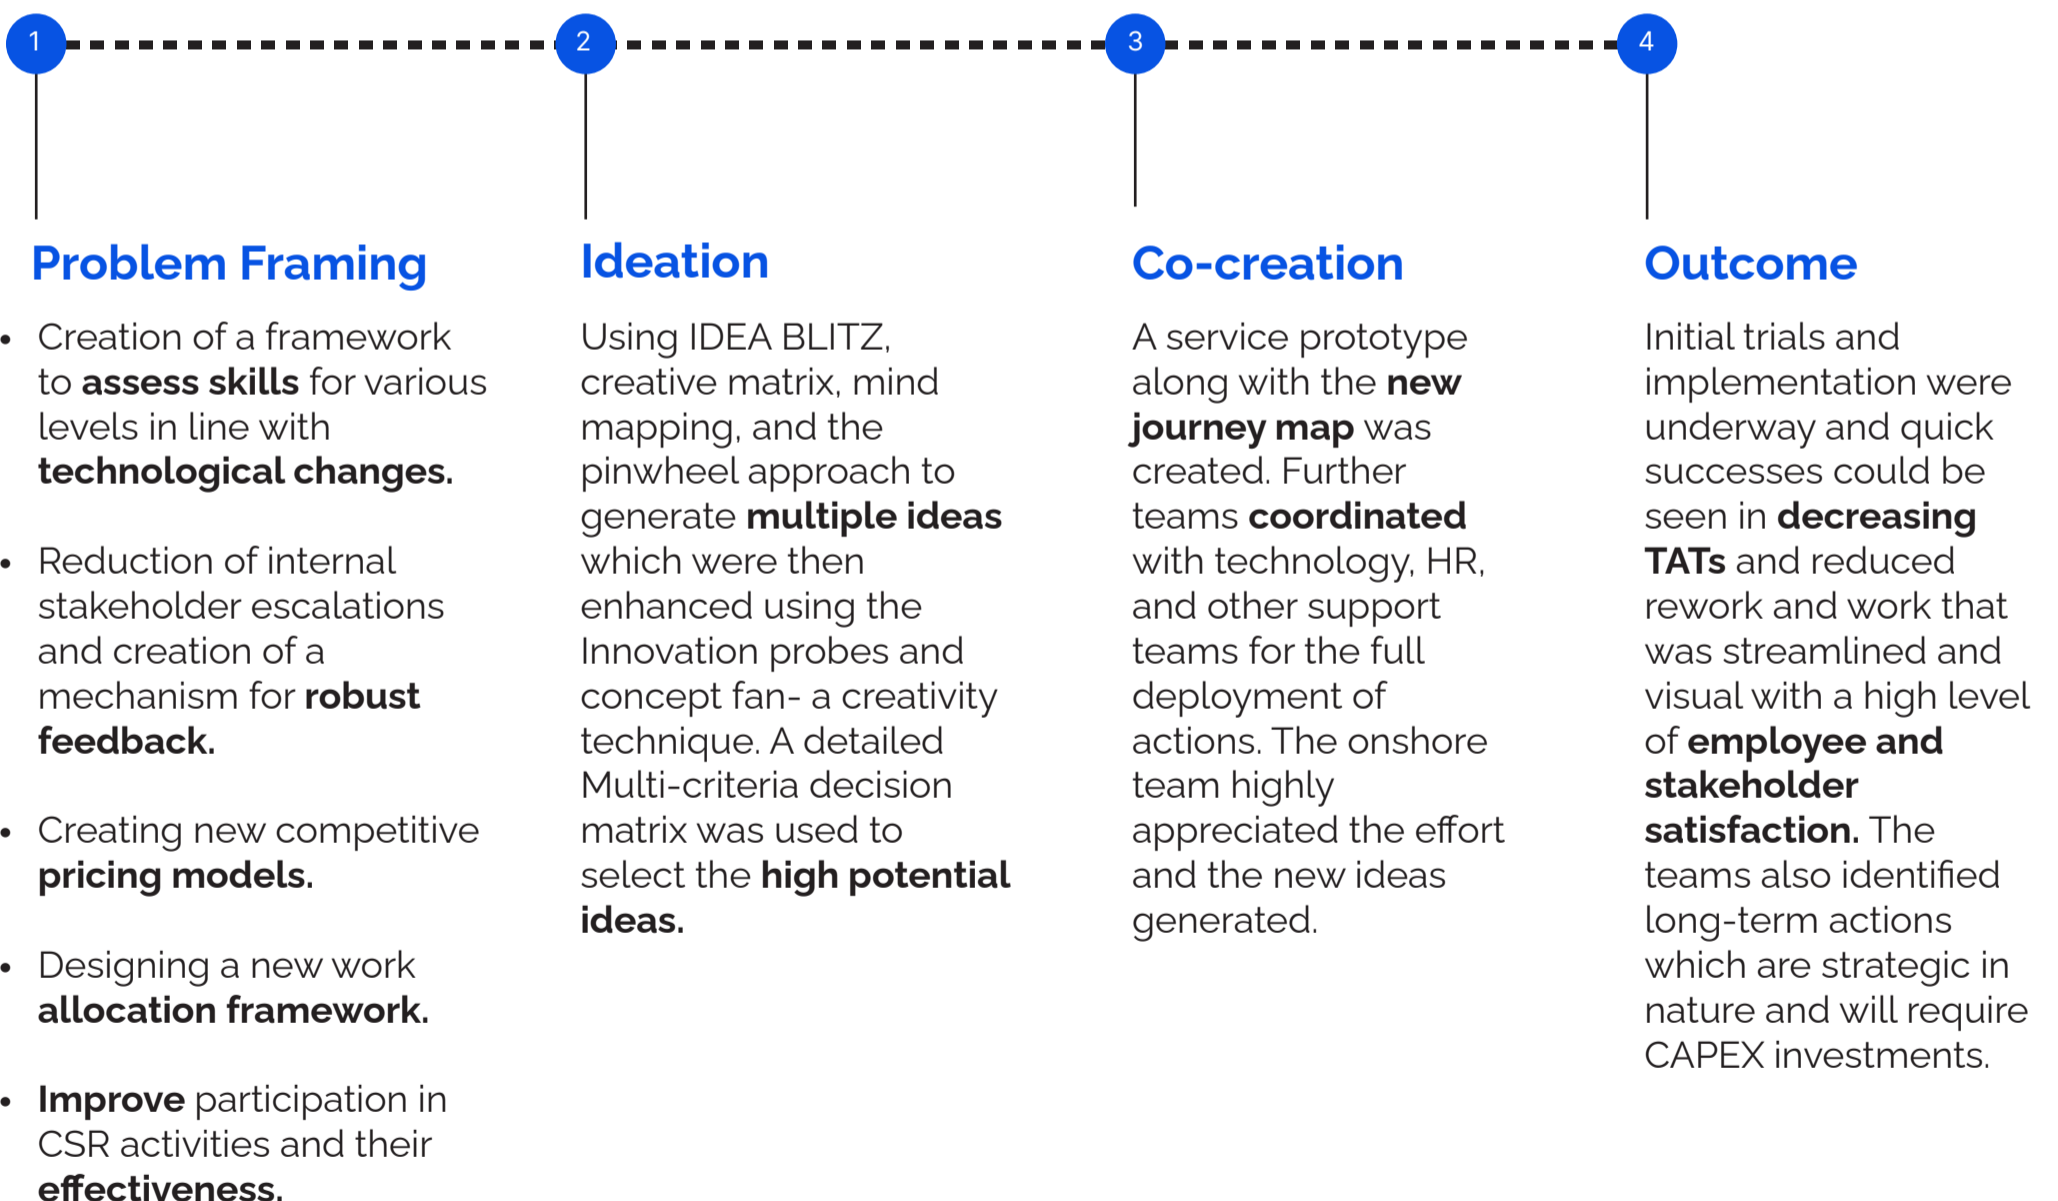

The QGLUE Design Thinking Capstone Project presents to you, a higher standard to the practice of Design Thinking.

Building a human-led problem-solving approach for the management staff of a Fortune 500 company. Using an experiential Design-led Immersive program to solve **strategy-led fuzzy challenges**